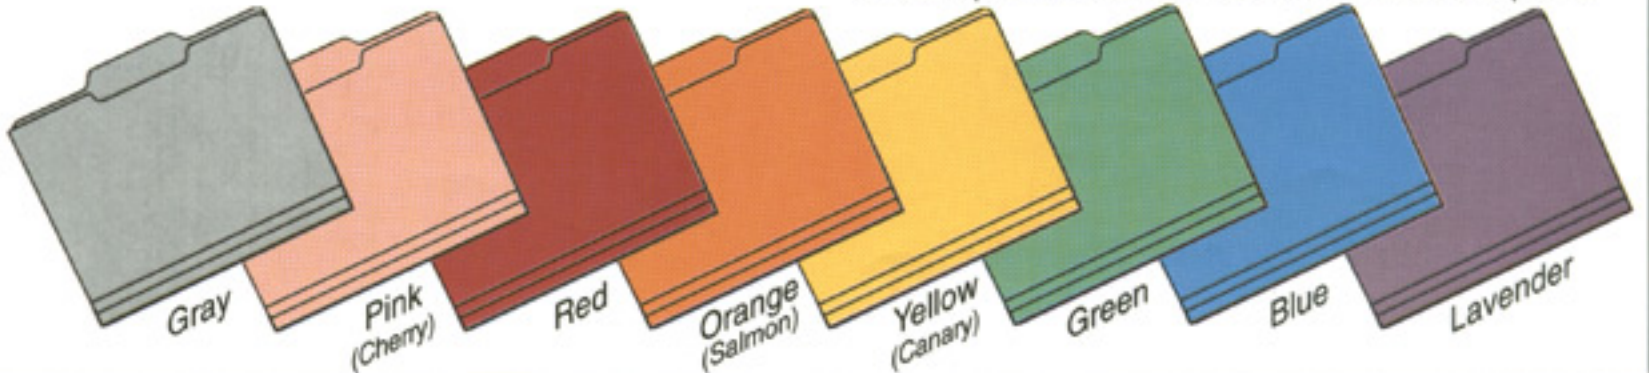

# Color Reference Chart

**Standard Folder Stock (not tinted)**

Manila Kraft White

\*Yellow II (Canary II) \* Green II \* Lavender II

\* Colors II are the colors that will be used when a stock folder (letter/legal) cannot be used to manufacture a custom product. Call for more information if required.

**Tinted Folder Stock**

Gray Pink (Cherry) Red Orange (Salmon) Yellow (Canary) Green Blue Lavender

**Standard Type III Pressboard**

Red Green Gray Blue

**Bright Colors Type III Pressboard**

Chestnut Brown Emerald Green Cobalt Blue Bright Yellow Ruby Red

**Custom Products**  
The possibilities are Endless!

Note : These colors are for reference only. The product colors may vary slightly due to normal variances in material and production. If color match is critical, please contact your representative. We carry a large assortment of materials in addition to the above listing. This includes type I and type II pressboard in a variety of colors and weights. Additionally, we can special order paper to match almost any need.