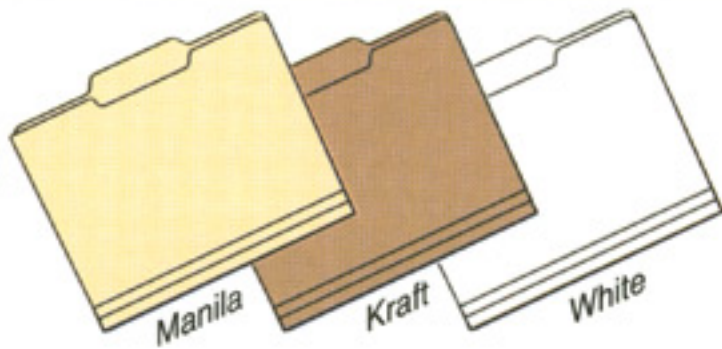

# Color Reference Chart

**Standard Folder Stock (not tinted)**

Manila Kraft White

\*Yellow II (Canary II) \* Green II \* Lavender II

\* Colors II are the colors that will be used when a stock folder (letter/legal) cannot be used to manufacture a custom product. Call for more information if required.

**Tinted Folder Stock**

Gray Pink (Cherry) Red Orange (Salmon) Yellow (Canary) Green Blue Lavender

**Standard Type III Pressboard**

Red Green Gray Blue

**Bright Colors Type III Pressboard**

Chestnut Brown Emerald Green Cobalt Blue Bright Yellow Ruby Red

**Custom Products**  
The possibilities are Endless!

Note : These colors are for reference only. The product colors may vary slightly due to normal variances in material and production. If color match is critical, please contact your representative. We carry a large assortment of materials in addition to the above listing. This includes type I and type II pressboard in a variety of colors and weights. Additionally, we can special order paper to match almost any need.