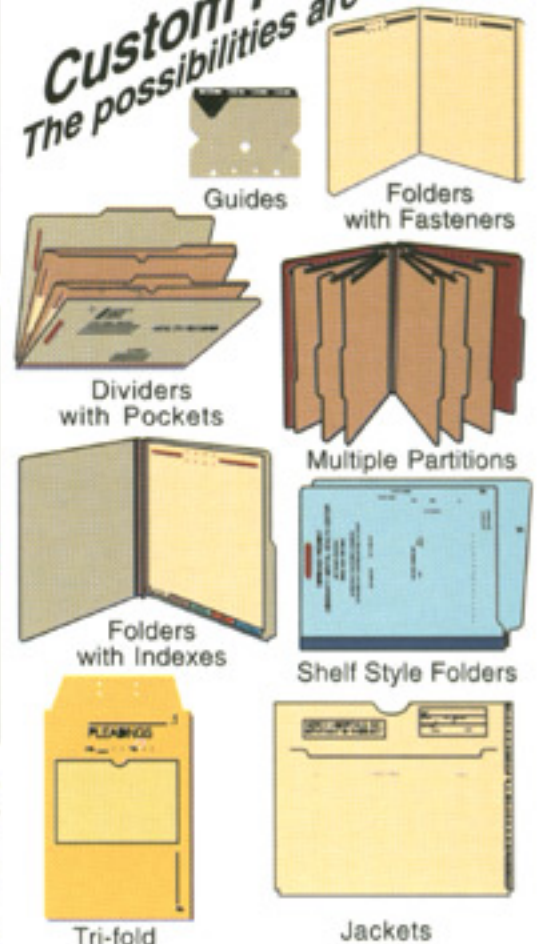

# Color Reference Chart

**Standard Folder Stock (not tinted)**

Manila Kraft White

\*Yellow II (Canary II) \* Green II \* Lavender II

\* Colors II are the colors that will be used when a stock folder (letter/legal) cannot be used to manufacture a custom product. Call for more information if required.

**Tinted Folder Stock**

Gray Pink (Cherry) Red Orange (Salmon) Yellow (Canary) Green Blue Lavender

**Standard Type III Pressboard**

Red Green Gray Blue

**Bright Colors Type III Pressboard**

Chestnut Brown Emerald Green Cobalt Blue Bright Yellow Ruby Red

**Custom Products**  
The possibilities are Endless!

Note : These colors are for reference only. The product colors may vary slightly due to normal variances in material and production. If color match is critical, please contact your representative. We carry a large assortment of materials in addition to the above listing. This includes type I and type II pressboard in a variety of colors and weights. Additionally, we can special order paper to match almost any need.