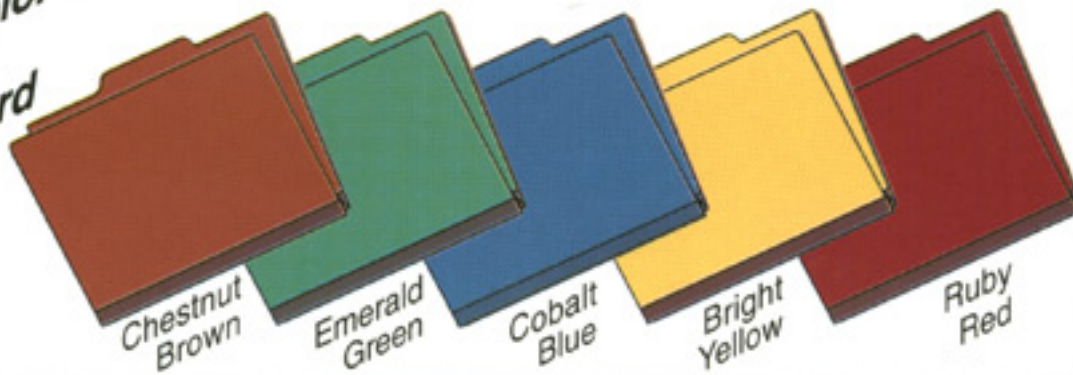

# Color Reference Chart

**Standard Folder Stock (not tinted)**

Manila Kraft White

\*Yellow II (Canary II) \* Green II \* Lavender II

\* Colors II are the colors that will be used when a stock folder (letter/legal) cannot be used to manufacture a custom product. Call for more information if required.

**Tinted Folder Stock**

Gray Pink (Cherry) Red Orange (Salmon) Yellow (Canary) Green Blue Lavender

**Standard Type III Pressboard**

Red Green Gray Blue

**Bright Colors Type III Pressboard**

Chestnut Brown Emerald Green Cobalt Blue Bright Yellow Ruby Red

**Custom Products**  
The possibilities are Endless!

Note : These colors are for reference only. The product colors may vary slightly due to normal variances in material and production. If color match is critical, please contact your representative. We carry a large assortment of materials in addition to the above listing. This includes type I and type II pressboard in a variety of colors and weights. Additionally, we can special order paper to match almost any need.