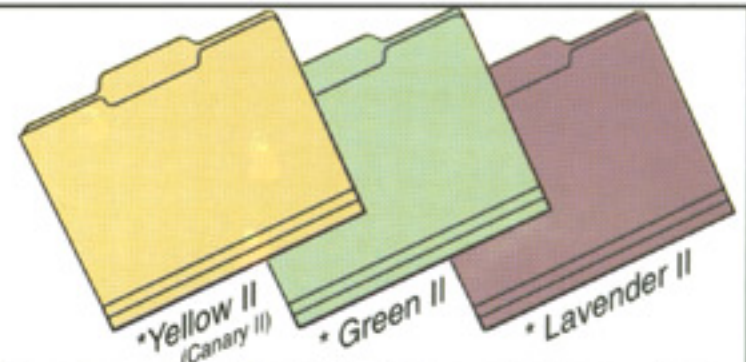

# Color Reference Chart

**Standard Folder Stock (not tinted)**

Manila Kraft White

\*Yellow II (Canary II) \* Green II \* Lavender II

\* Colors II are the colors that will be used when a stock folder (letter/legal) cannot be used to manufacture a custom product. Call for more information if required.

**Tinted Folder Stock**

Gray Pink (Cherry) Red Orange (Salmon) Yellow (Canary) Green Blue Lavender

**Standard Type III Pressboard**

Red Green Gray Blue

**Bright Colors Type III Pressboard**

Chestnut Brown Emerald Green Cobalt Blue Bright Yellow Ruby Red

**Custom Products**  
The possibilities are Endless!

Note : These colors are for reference only. The product colors may vary slightly due to normal variances in material and production. If color match is critical, please contact your representative. We carry a large assortment of materials in addition to the above listing. This includes type I and type II pressboard in a variety of colors and weights. Additionally, we can special order paper to match almost any need.