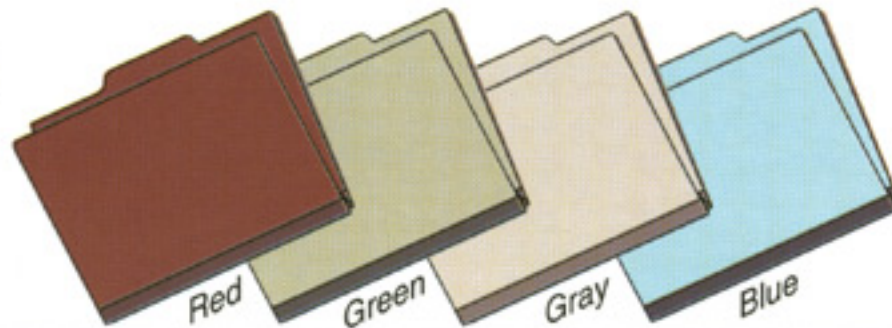

# Color Reference Chart

**Standard Folder Stock (not tinted)**

Manila Kraft White

\*Yellow II (Canary II) \* Green II \* Lavender II

\* Colors II are the colors that will be used when a stock folder (letter/legal) cannot be used to manufacture a custom product. Call for more information if required.

**Tinted Folder Stock**

Gray Pink (Cherry) Red Orange (Salmon) Yellow (Canary) Green Blue Lavender

**Standard Type III Pressboard**

Red Green Gray Blue

**Bright Colors Type III Pressboard**

Chestnut Brown Emerald Green Cobalt Blue Bright Yellow Ruby Red

**Custom Products**  
The possibilities are Endless!

Note : These colors are for reference only. The product colors may vary slightly due to normal variances in material and production. If color match is critical, please contact your representative. We carry a large assortment of materials in addition to the above listing. This includes type I and type II pressboard in a variety of colors and weights. Additionally, we can special order paper to match almost any need.